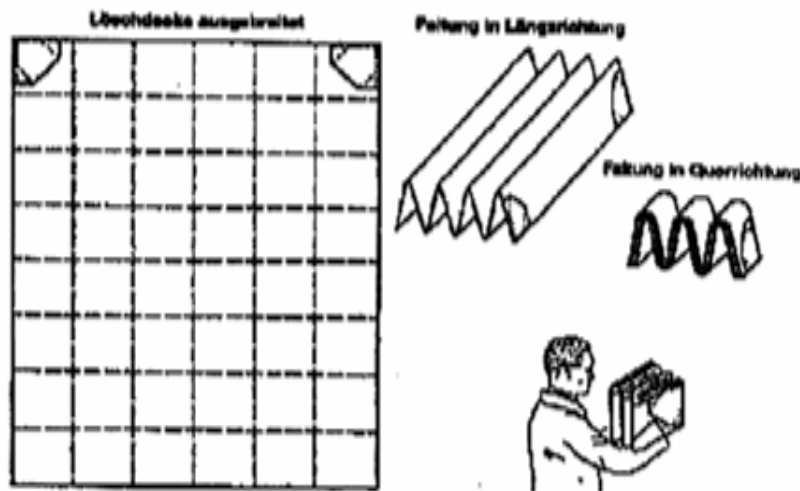

Fire Blanket

DL001.500 – glass fabric

Size: 1800 mm x 1600 mm

DIN EN 1869:2001-01

Do not reuse after application

The operational readiness has to be checked once a year

Faltanleitung:

Fire Blanket - Instructions for use

- Turn the twist grip to the right side and flap the cover of the box down
- Put your hands into the pockets to take out the blanket of the box
- Approach the fire with the folded blanket as seen below
- Open blanket fully at the source of fire and cover the fire completely with it
- Turn off power supply
- Leave blanket over the fire until it is cooled down